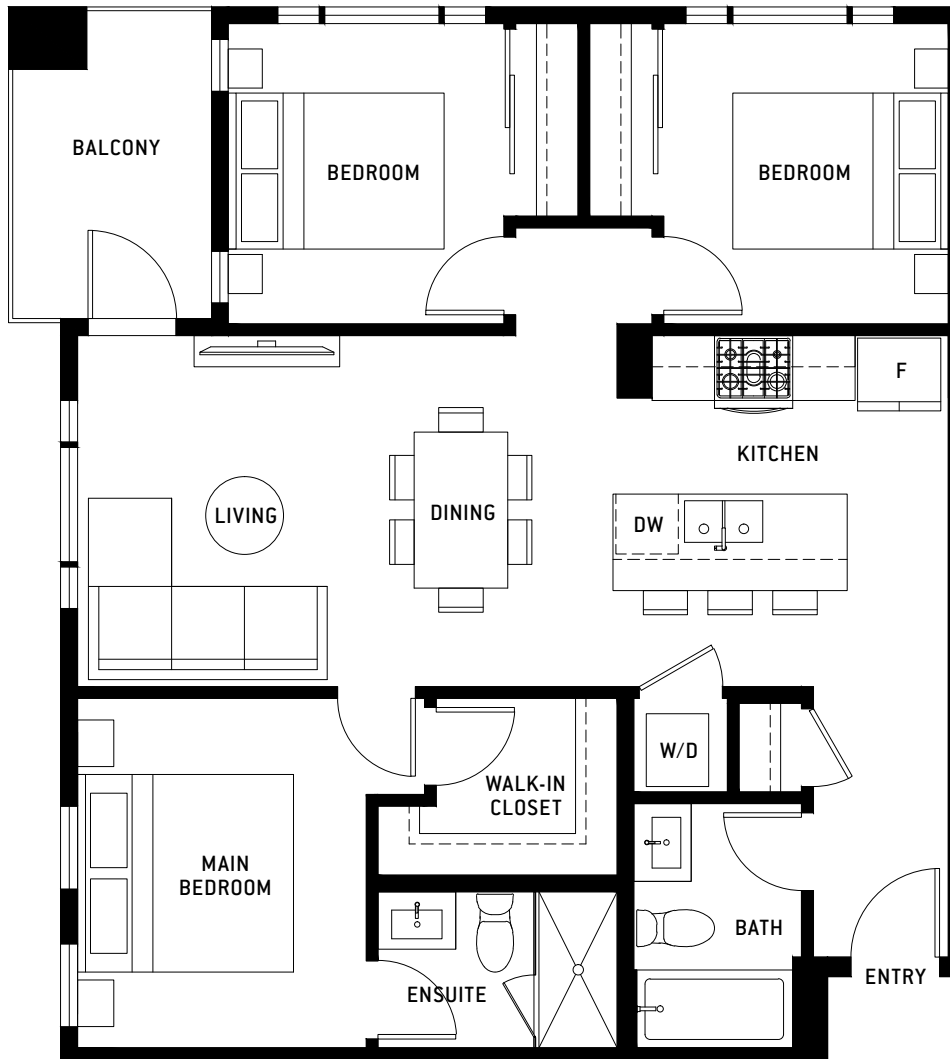

# BASTILLE

## PLAN F 1

3 Bed, 2 Bath

Interior: 913 Sq Ft / Exterior: 66 Sq Ft / Total: 979 Sq Ft

FRENCH-INSPIRED LIVING

315, 415, 515 are mirror plans

[PORTE.CA/BASTILLE](http://PORTE.CA/BASTILLE)

The developer reserves the right to modify or change plans, specifications, finishes and features without notice. Sizes are approximate and subject to change. E&OE.