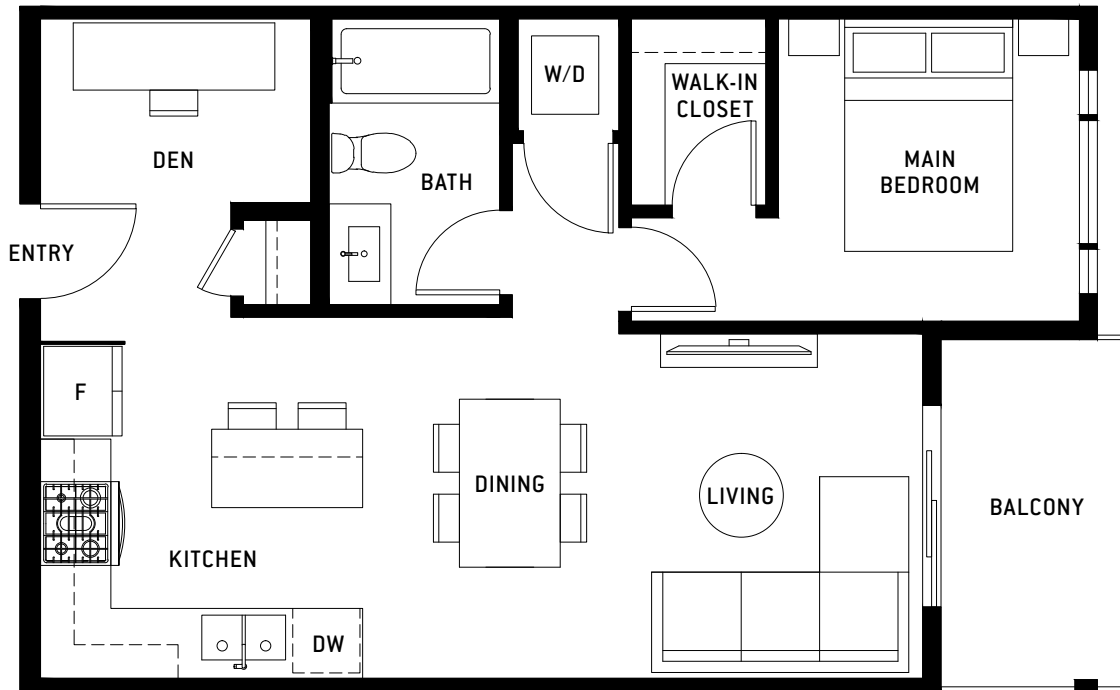

# BASTILLE

## PLAN B 4

1 Bed + Den, 1 Bath

Interior: 603 Sq Ft / Exterior: 59 Sq Ft / Total: 662 Sq Ft

FRENCH-INSPIRED LIVING

204, 207, 306, 308, 406, 408, 506, 508, 606, 608, 706, 708 are mirror plans