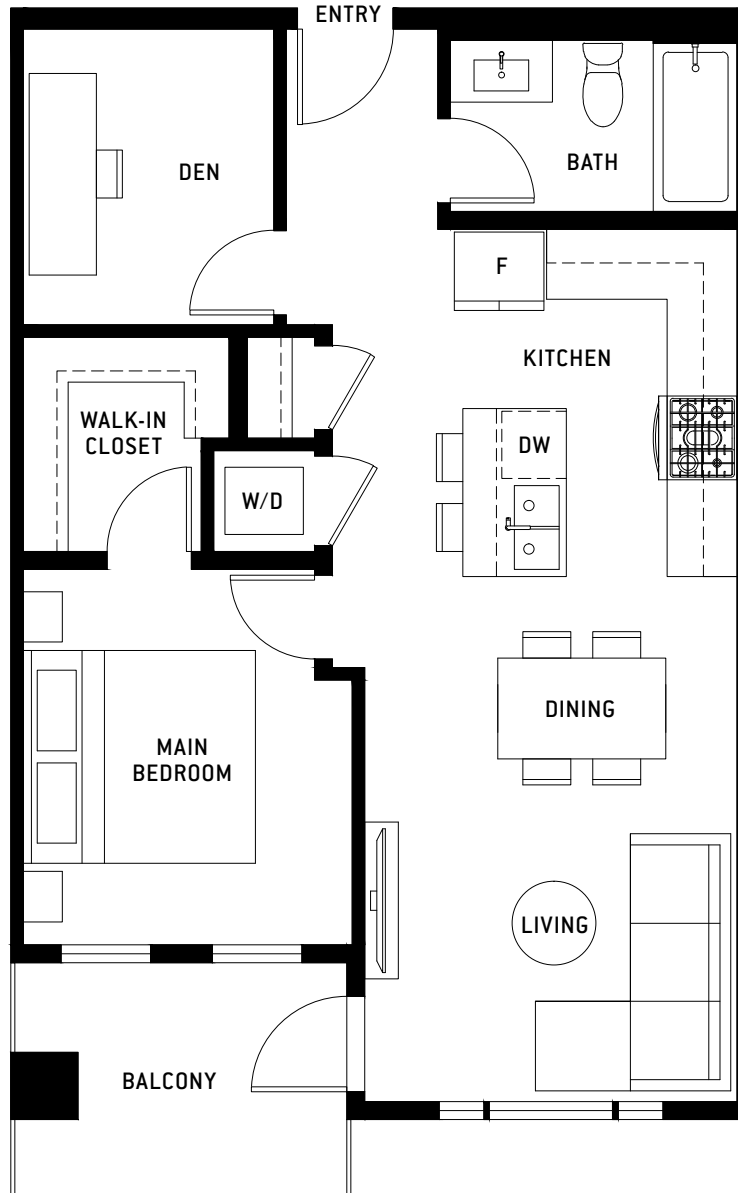

# BASTILLE

## PLAN B3

1 Bed + Den, 1 Bath

Interior: 678 Sq Ft / Exterior: 70 Sq Ft / Total: 748 Sq Ft

FRENCH-INSPIRED LIVING

214, 317, 417, 517 are mirror plans